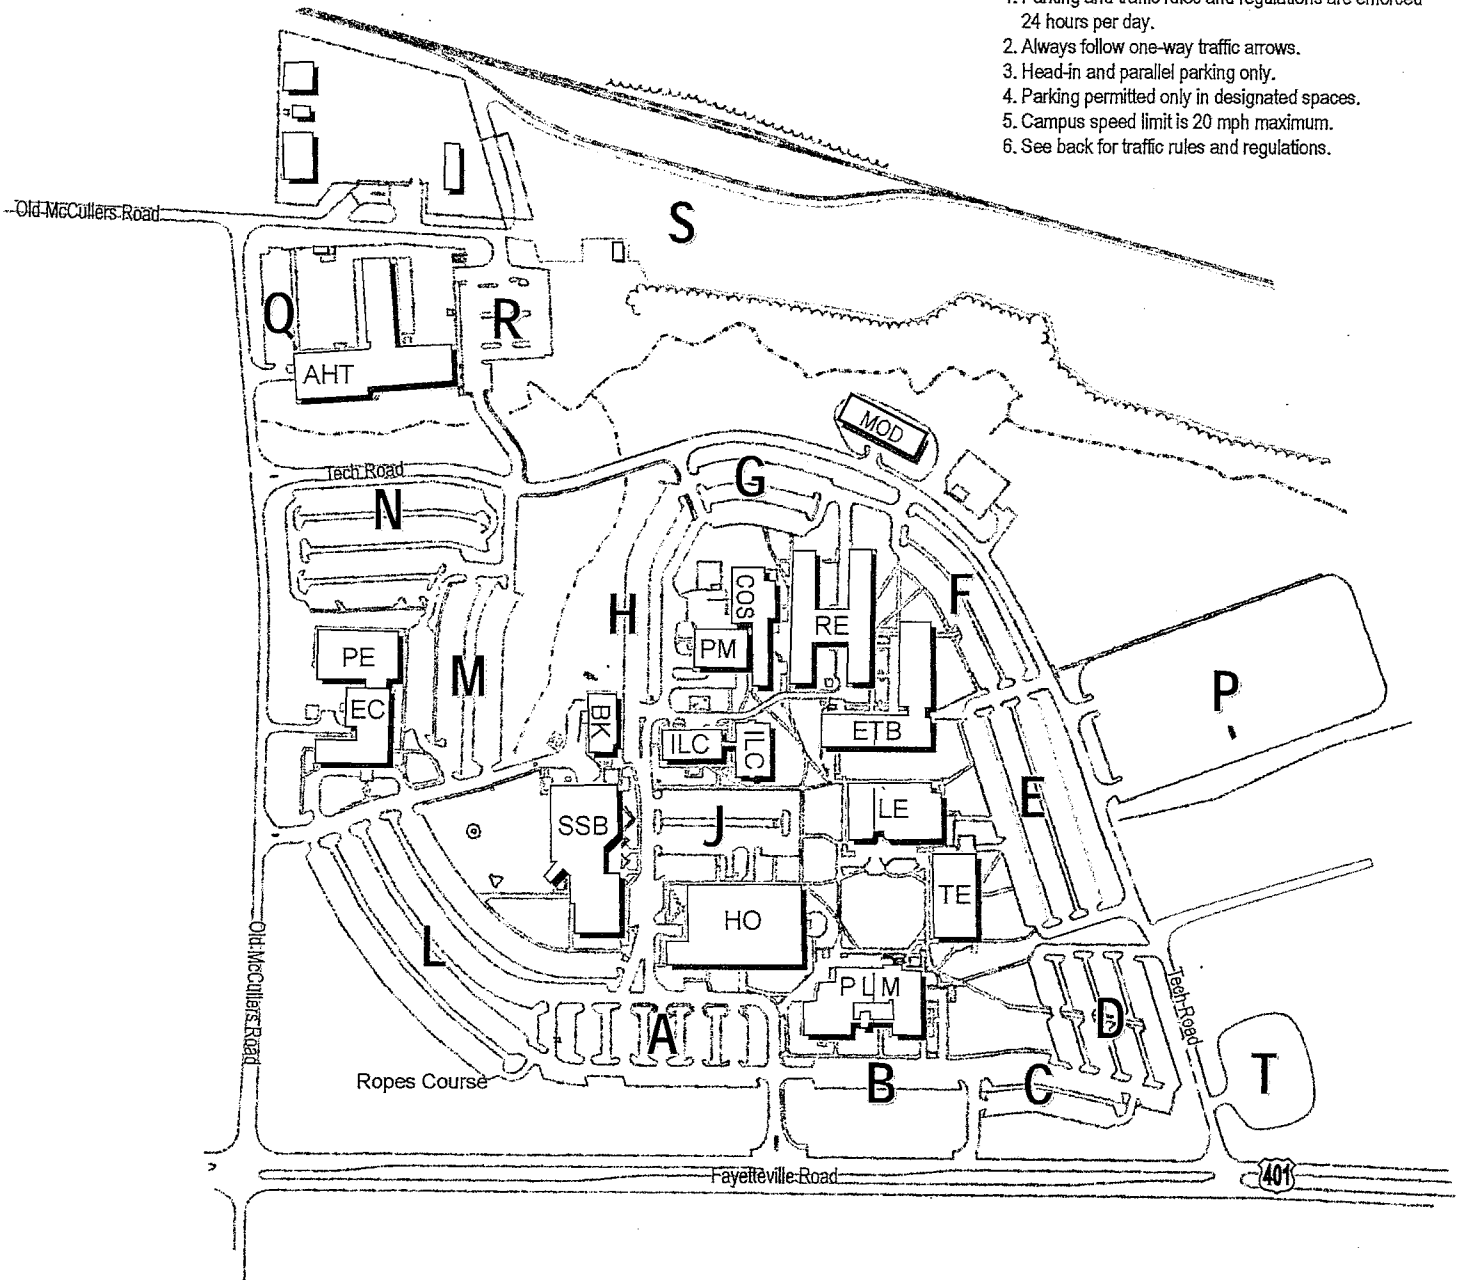

Wake Technical Community College Campus Map

9101 Fayetteville Road, Raleigh, North Carolina 27603

- Letters indicate parking lots.
1. Parking and traffic rules and regulations are enforced 24 hours per day.
 2. Always follow one-way traffic arrows.
 3. Head-in and parallel parking only.
 4. Parking permitted only in designated spaces.
 5. Campus speed limit is 20 mph maximum.
 6. See back for traffic rules and regulations.

AHT.....Automotive & Heavy
Equipment Technology

BKBook Store & Print Shop

COSCosmetology & Esthetics
Technology

ECPE...Early Childhood & Physical
Education Building

ETB.....Engineering Technology
Building

HO.....Holding Hall

ILCIndividualized Learning Center

LELibrary Education

MOD....Modular Swing Space

PLM.....Pucher-LeMay

PM.....Power Mechanics

RE.....Ready Hall

SSB.....Student Services Building