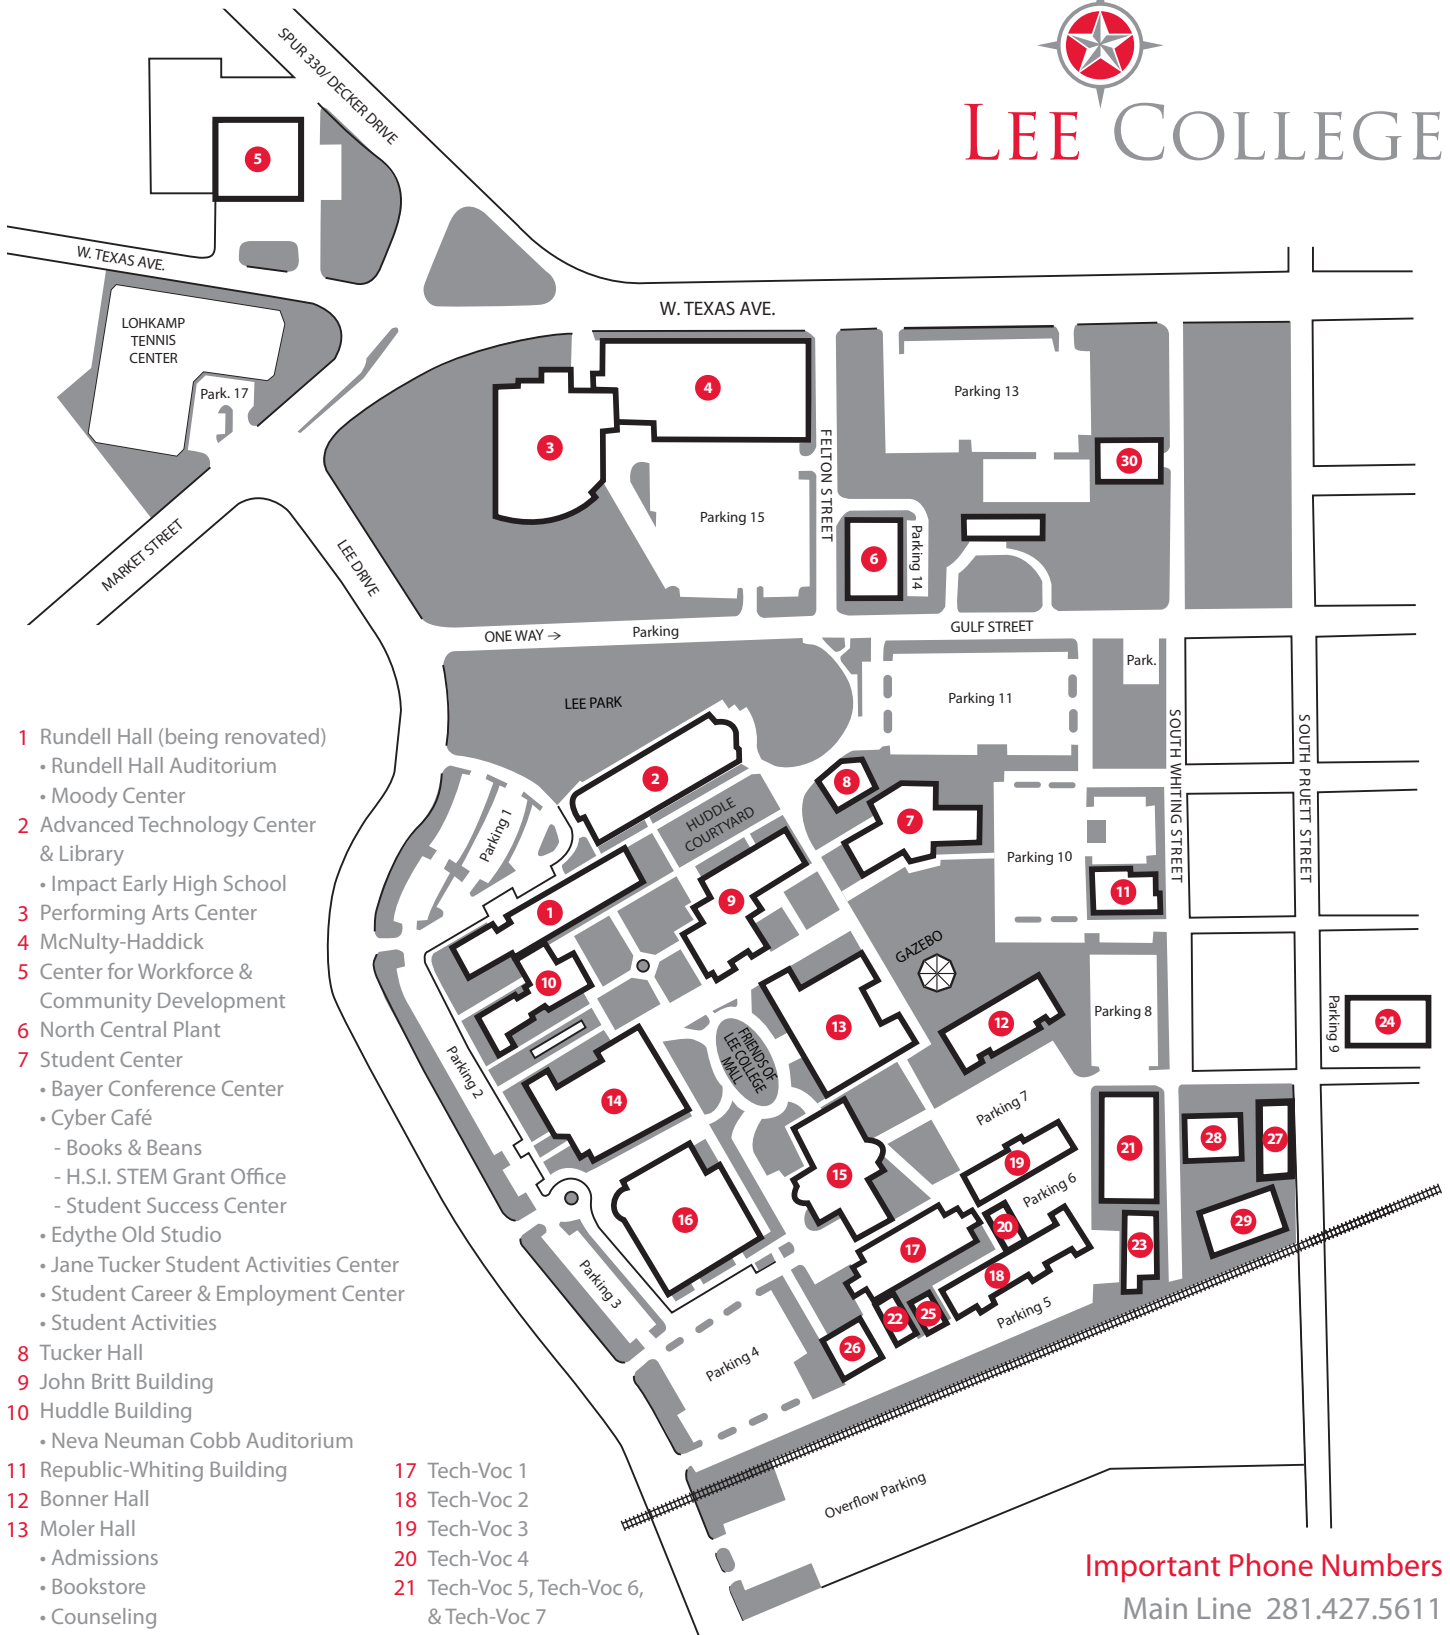

LEE COLLEGE

- 1** Rundell Hall (being renovated)
 - Rundell Hall Auditorium
 - Moody Center
- 2** Advanced Technology Center & Library
 - Impact Early High School
- 3** Performing Arts Center
- 4** McNulty-Haddick
- 5** Center for Workforce & Community Development
- 6** North Central Plant
- 7** Student Center
 - Bayer Conference Center
 - Cyber Café
 - Books & Beans
 - H.S.I. STEM Grant Office
 - Student Success Center
- Edythe Old Studio
- Jane Tucker Student Activities Center
- Student Career & Employment Center
- Student Activities
- 8** Tucker Hall
- 9** John Britt Building
- 10** Huddle Building
 - Neva Neuman Cobb Auditorium
- 11** Republic-Whiting Building
- 12** Bonner Hall
- 13** Moler Hall
 - Admissions
 - Bookstore
 - Counseling
 - Financial Aid (Belle Suite)
 - Testing
 - Veterans Center
 - Rebel Roost
- 14** Gymnasium
 - Benny Moskowitz Natatorium
 - Fitness Center
- 15** Gray Science Building
- 16** Sports Arena & Wellness Center
 - VIP Conference Room

- 17** Tech-Voc 1
- 18** Tech-Voc 2
- 19** Tech-Voc 3
- 20** Tech-Voc 4
- 21** Tech-Voc 5, Tech-Voc 6, & Tech-Voc 7
- 22** Tech-Voc 8
 - Cosmetology
- 23** Tech-Voc 9
- 24** Tech-Voc 10
- 25** Pilot Plant
- 26** South Central Plant
- 27** Physical Plant
- 28** Transportation
- 29** Shipping & Receiving
- 30** Adult Learning Center

Important Phone Numbers

- Main Line 281.427.5611
- Admissions & Records 281.425.6393
- Community Education 281.425.6311
- Counseling 281.425.6384
- Financial Aid 281.425.6389
- Campus Tours 281.425.6260
- Information Desk 281.425.4031