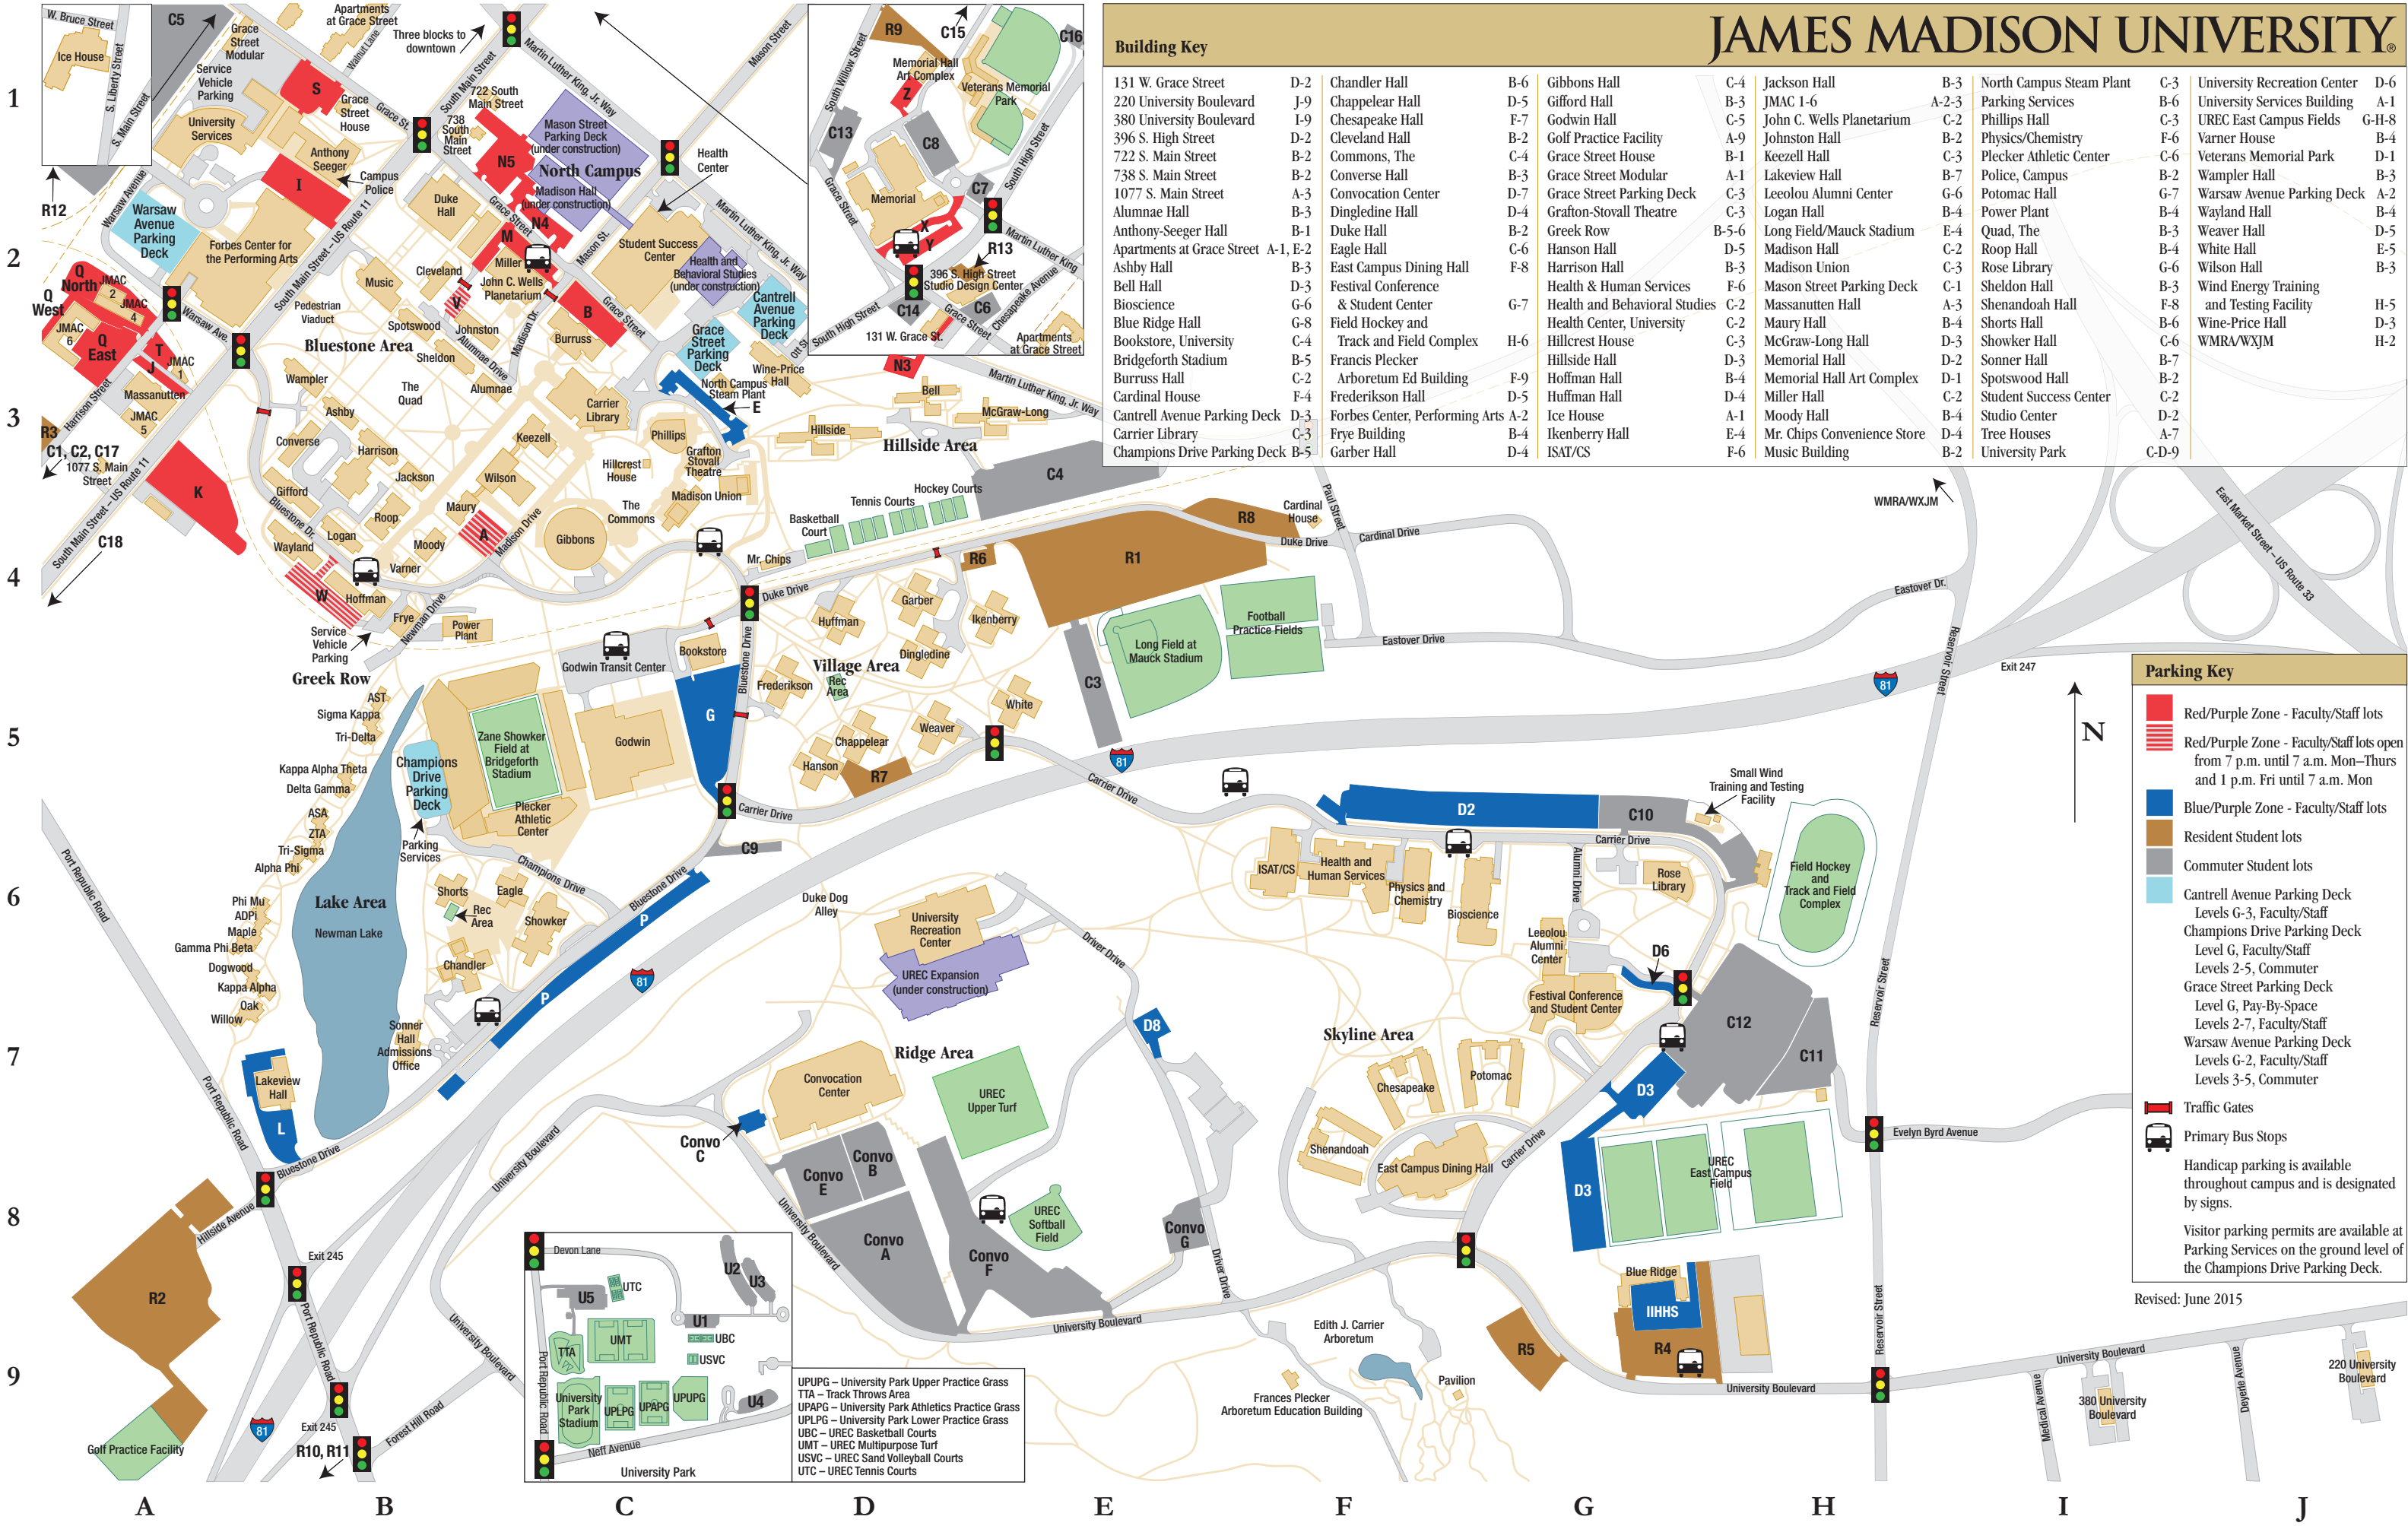

Parking Key

- Red/Purple Zone - Faculty/Staff lots
- ▨ Red/Purple Zone - Faculty/Staff lots open from 7 p.m. until 7 a.m. Mon-Thurs and 1 p.m. Fri until 7 a.m. Mon
- Blue/Purple Zone - Faculty/Staff lots
- Resident Student lots
- Commuter Student lots
- Cantrell Avenue Parking Deck Levels G-3, Faculty/Staff
- Champions Drive Parking Deck Level G, Faculty/Staff
- Levels 2-5, Commuter
- Grace Street Parking Deck Level G, Pay-By-Space
- Levels 2-7, Faculty/Staff
- Warsaw Avenue Parking Deck Levels G-2, Faculty/Staff
- Levels 3-5, Commuter
- Traffic Gates
- Primary Bus Stops
- Handicap parking is available throughout campus and is designated by signs.
- Visitor parking permits are available at Parking Services on the ground level of the Champions Drive Parking Deck.

Revised: June 2015

University Park

- UPUPG - University Park Upper Practice Grass
- TTA - Track Throws Area
- UPAPG - University Park Athletics Practice Grass
- UPLPG - University Park Lower Practice Grass
- UBC - UREC Basketball Courts
- UMT - UREC Multipurpose Turf
- USVC - UREC Sand Volleyball Courts
- UTC - UREC Tennis Courts